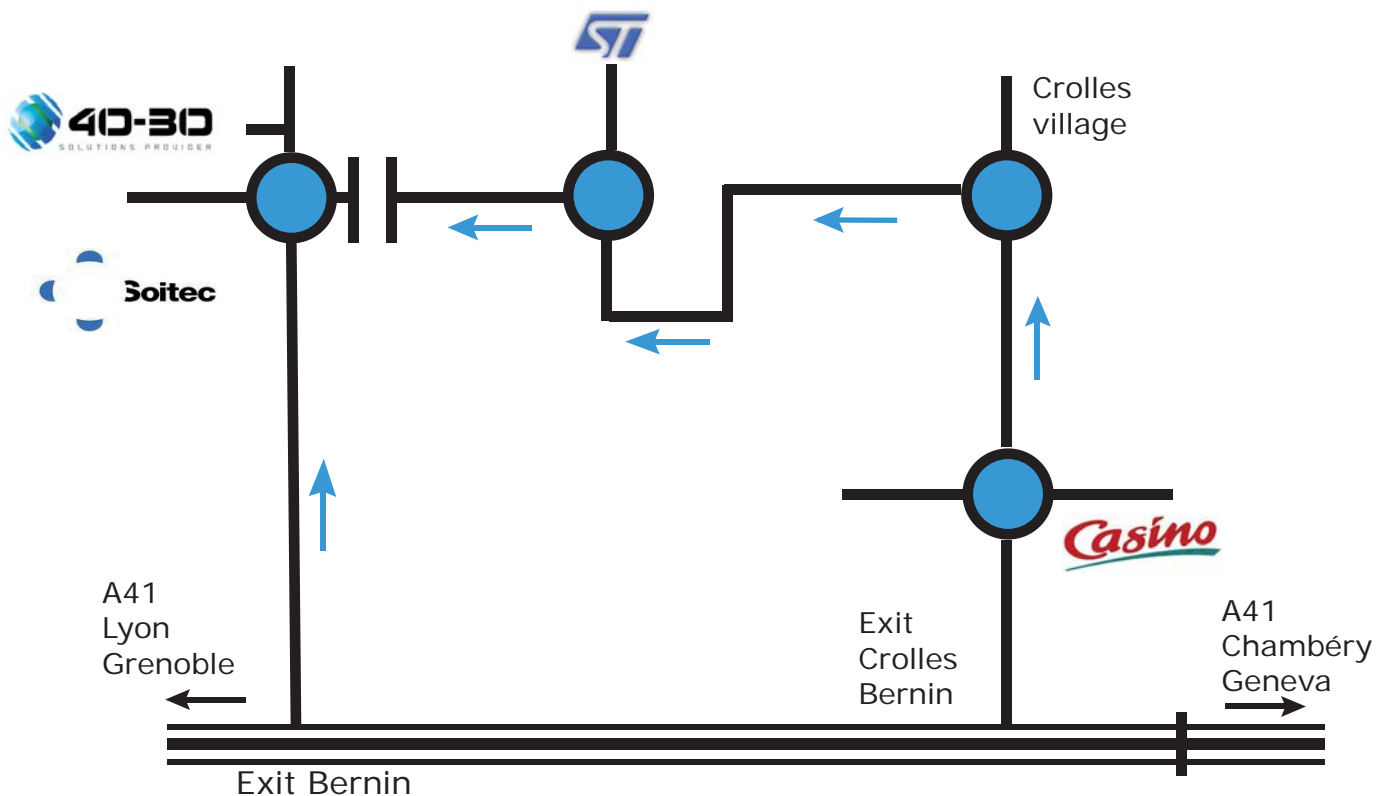

# ACCESS MAP BERNIN SITE

### From Grenoble:

Take the highway A41 direction Chambéry - Geneva.

Take the exit Bernin

Or take the exit n°24a Crolles-Bernin.

At the second roundabout, turn left direction ST Microelectronics.

Opposite to the ST site, turn left and cross the bridge: 40-30 is at the 500m on your right (opposite to Soitec).

### From Chambéry or Geneva:

Take the highway A41 direction Grenoble-Lyon.

Take the first exit after the toll highway in Crolles.

At the second roundabout, turn left direction ST Microelectronics.

Opposite to the ST site, turn left and cross the bridge: 40-30 is at the 500m on your right (opposite to Soitec).