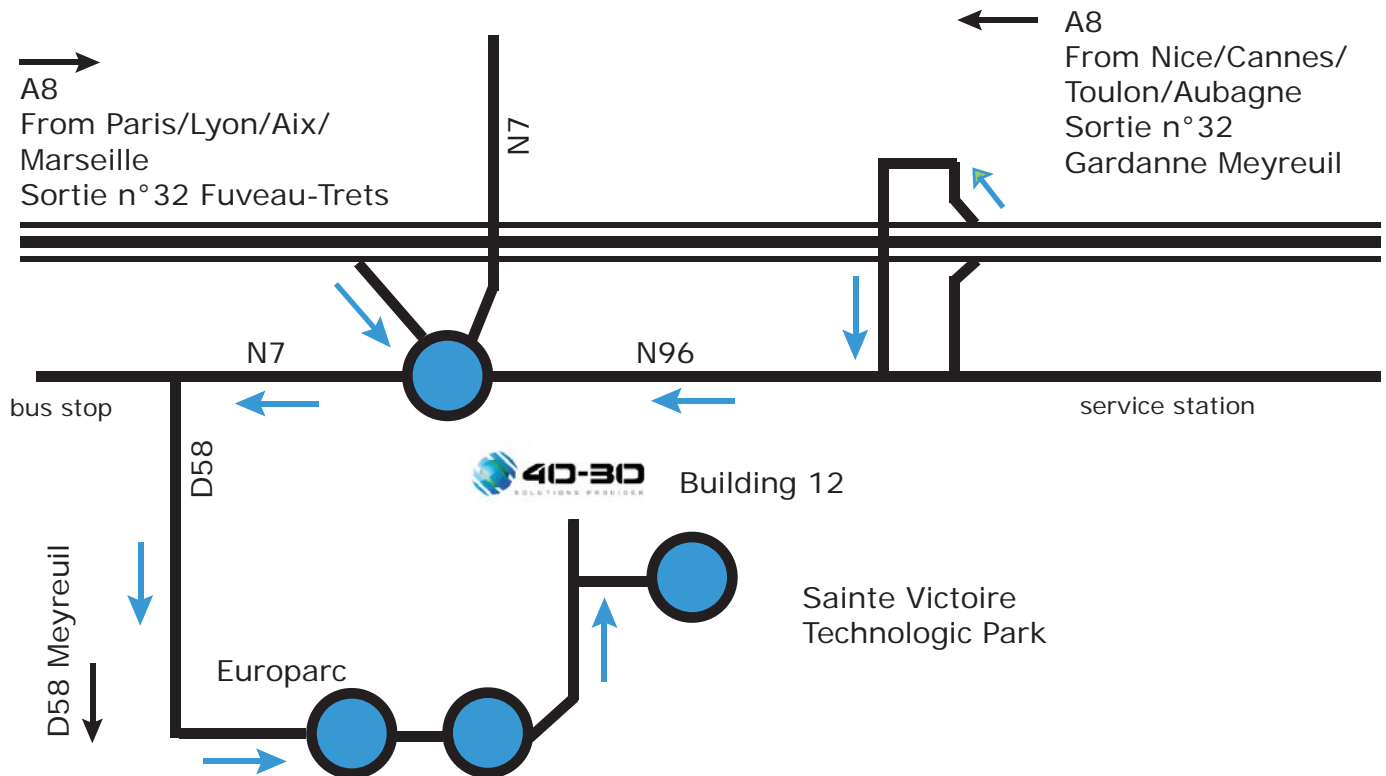

ACCESS MAP MEYREUIL SITE

MEYREUIL

**Parc Ste Victoire
RN96 Le Canet
13590 Meyreuil**

Tél.: +33 (0)4.42.20.40.30

Fax: +33 (0)4.42.20.94.20

Email: 40-30@40-30.fr

From Aix-en-Provence:

Take the highway A8, direction Nice/Frejus/Cannes.

Take the exit n°32 «Fuveau / Trets». After the toll highway, turn right direction Aix en Provence and turn left direction Meyreuil and again left «Europarc».

40-30 is in the building n°12

From Nice/Aubanne/Toulon:

Take the highway A8, direction Aix en Provence.

Take the exit n°32 «Gardanne Meyreuil». After the toll highway take the road N96.

At the roundabout, take direction Aix en Provence and turn left direction Meyreuil and again left «Europarc». 40-30 is in the building n°12

At the roundabout, take direction Aix en Provence and turn left direction Meyreuil and again left «Europarc». 40-30 is in the building n°12