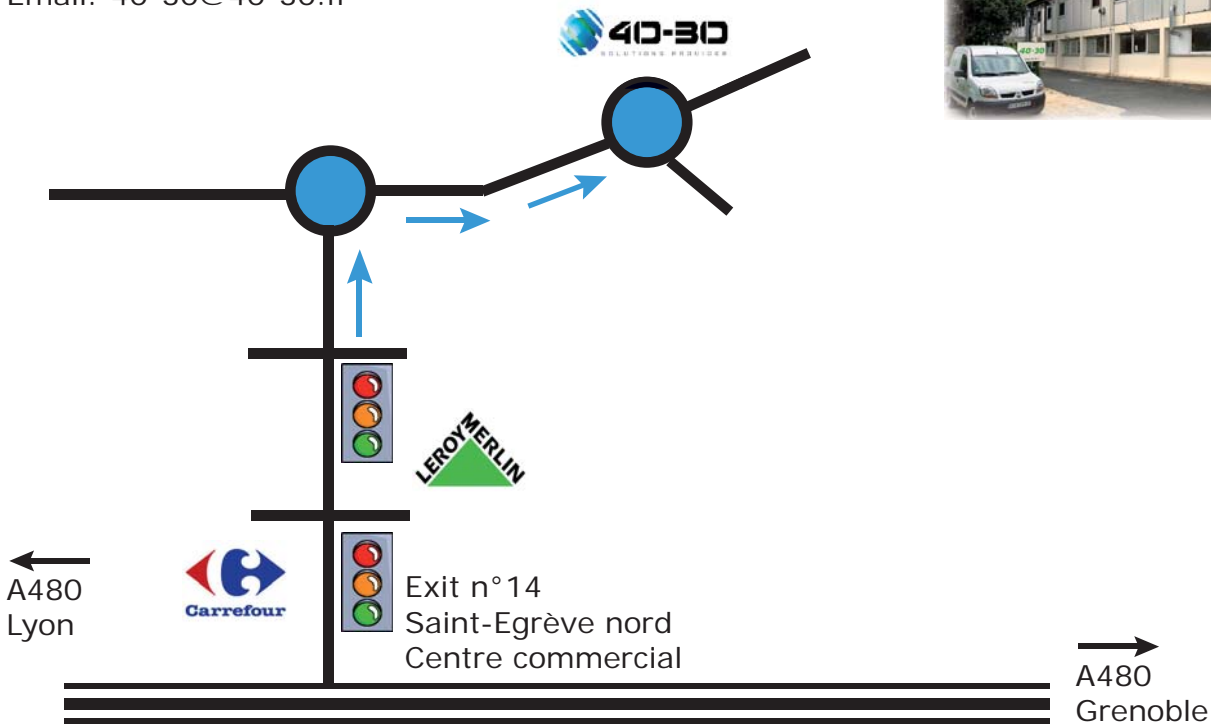

### From Grenoble:

Take highway A480 to Lyon.

Take exit 14 «Saint-Egrève nord - centre commercial».

At the 1<sup>st</sup> traffic light, drive straight ahead («Carrefour» is on your left, Leroy Merlin on your right).

At the 2<sup>nd</sup> traffic light, drive straight ahead. Turn right at 1<sup>st</sup> roundabout and then turn left at the next roundabout towards E2V.

Our building is located on E2V site.

### From Lyon:

Take highway A480 to Grenoble.

Take exit «Saint-Egrève nord - centre commercial».

At the 1<sup>st</sup> traffic light, drive straight ahead («Carrefour» is on your left, Leroy Merlin on your right).