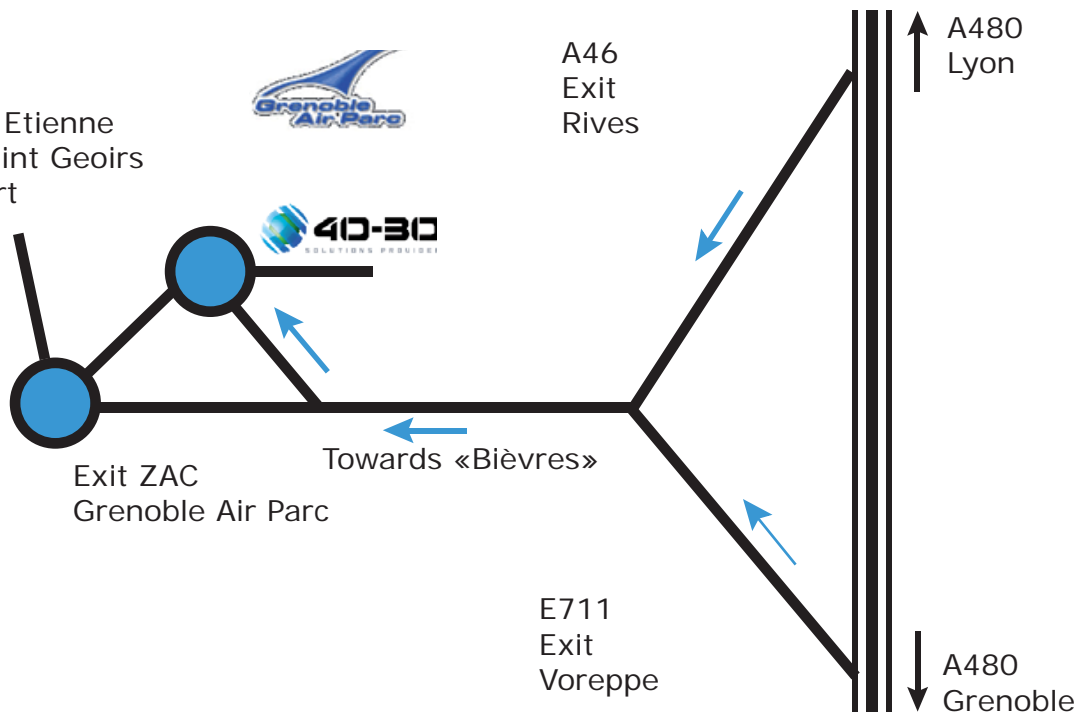

ACCESS MAP SAINT ETIENNE DE SAINT GEOIRS SITE

SAINT ETIENNE DE SAINT GEOIRS

**Avenue Louis Blériot
Z.A Grenoble Air Parc
38590 Saint Etienne de Saint Geoirs**

Tel.: +33 (0)4.76.93.41.18

Fax: +33 (0)4.76.93.44.12

Email: 40-30@40-30.fr

Saint Etienne
de Saint Geoirs
Airport

From Grenoble:

Take highway A46 to Lyon. Take exit «Voreppe» and take towards «Bièvres».

Take exit «ZAC Grenoble Air Parc».

Our building is in front of the roundabout.

From Lyon:

Take highway A46 to Grenoble. Take exit Rives and take towards «Bièvres».

Take exit «ZAC Grenoble Air Parc».

Our building is in front of the roundabout.