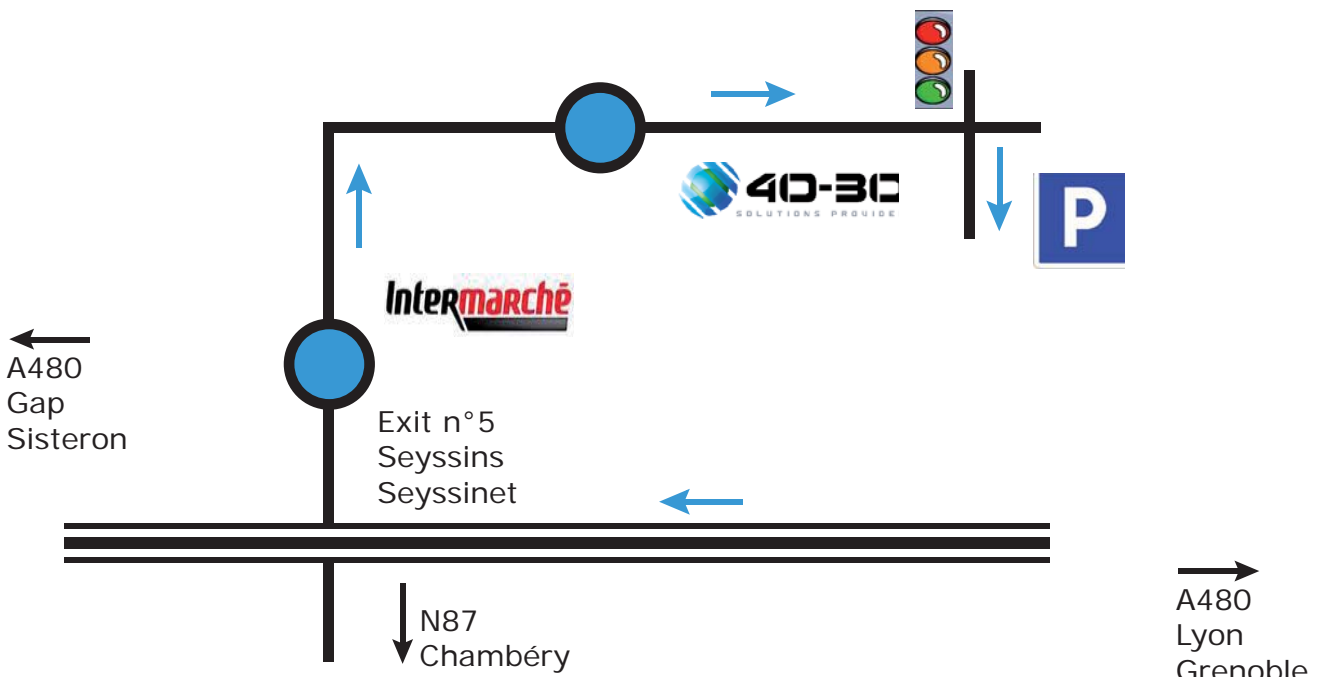

From Grenoble or Lyon:

Take highway A480 to Gap/Sisteron. Take exit n°5 Seyssins/Seyssinet.

Go straight at the 1st roundboud (Intermarché is on your right) and continue straight ahead at next roundboud towards «Seyssinet centre».

Turn immediatly right at traffic light.

Our building is on the corner.

From Chambéry:

Take bypass to Lyon. Take exit Seyssins/Seyssinet.

Go straight at the 1st roundboud (Intermarché is on your right) and continue straight ahead at next roundboud towards «Seyssinet centre».

Turn immediatly right at traffic light.

Our building is on the corner.