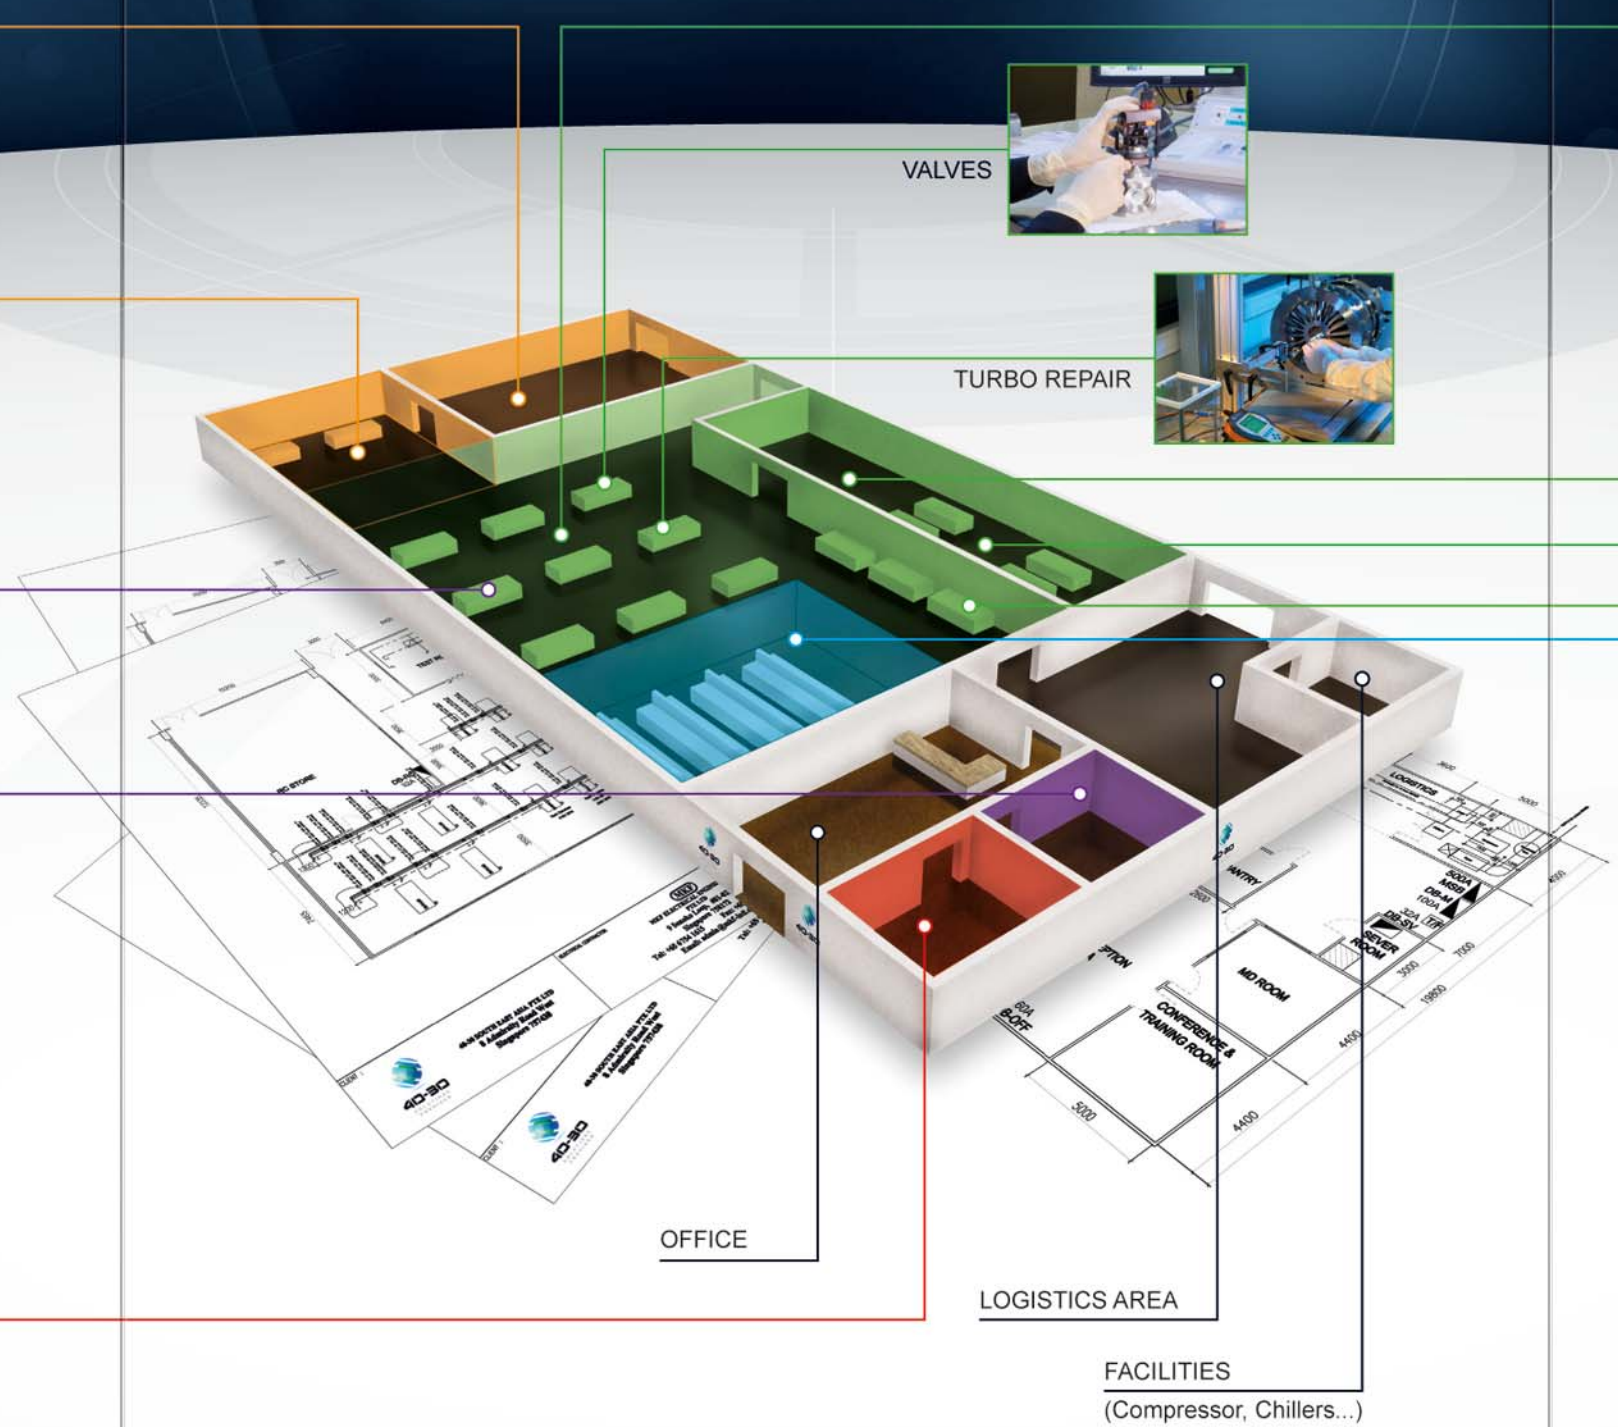

This is our Business Model

Our Singapore Site...

MAINTENANCE

WORKSHOP
(Electronic, Valves, Vacuum, RF-RPS)

VACUUM PUMP TEST ROOM

DECON AREA

TEST BENCHES

ENGINEERING

SPARES CENTER

SC STORE

EQUIPMENT DISMANTLING & TEST AREA

IT APPLICATIONS

40-30 AMPS

SUPERVISOR
PROCEDURE DEVELOPMENT

TRAINING

• Let's do it for you ?